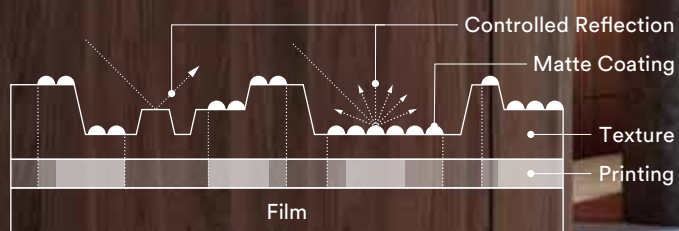

Fingerprint Resistant

The matte texture provides fingerprint resistance, reducing the visibility of fingerprints with an easy to maintain surface.

Tactile Feature

A realistic matte texture is created by combining the matte coating technology with high definition embossing technology.

Premium Wood

Controlled Reflection Technology

The new Premium Wood Series expresses the realistic appearance and texture of natural wood. The controlled reflection of the matte coating technology is combined with both fine and deep wood grain embossing and high-quality printing. This unique technology creates the optimum tone and texture of each species of wood.