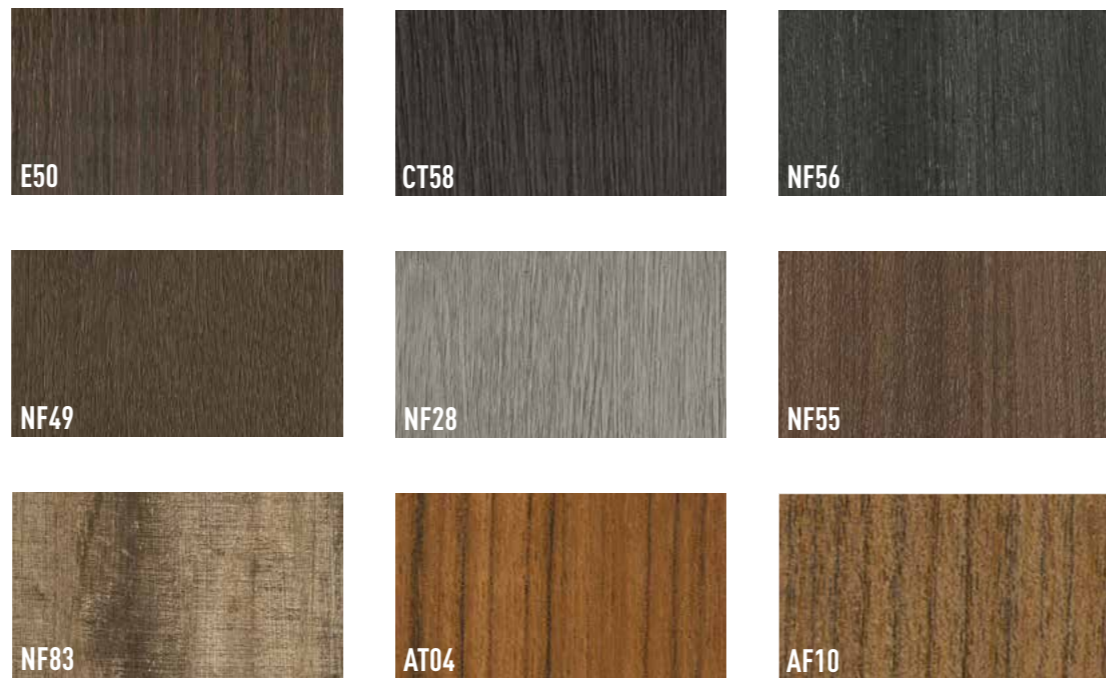

COVER STYL'
SMART INTERIOR DESIGN

New Collection | coverstyl.com

WOOD

MARBLE

SOLID COLOUR

RM29

RM29

08