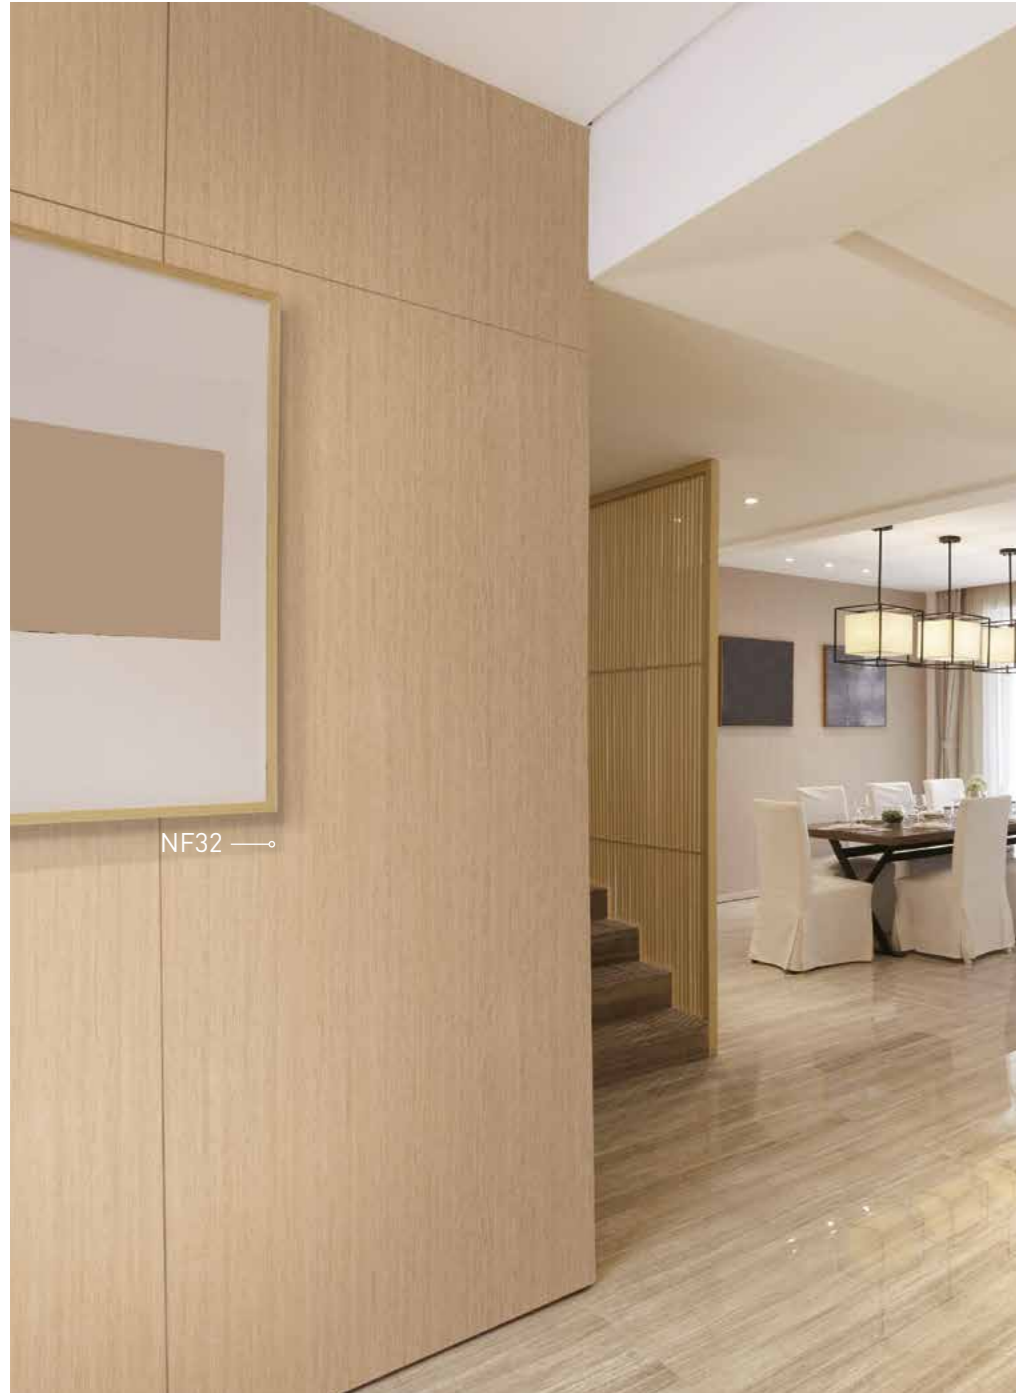

COVER STYL'
SMART INTERIOR DESIGN

New Collection | coverstyl.com

WOOD

MARBLE

SOLID COLOUR

RM29

RM29

08