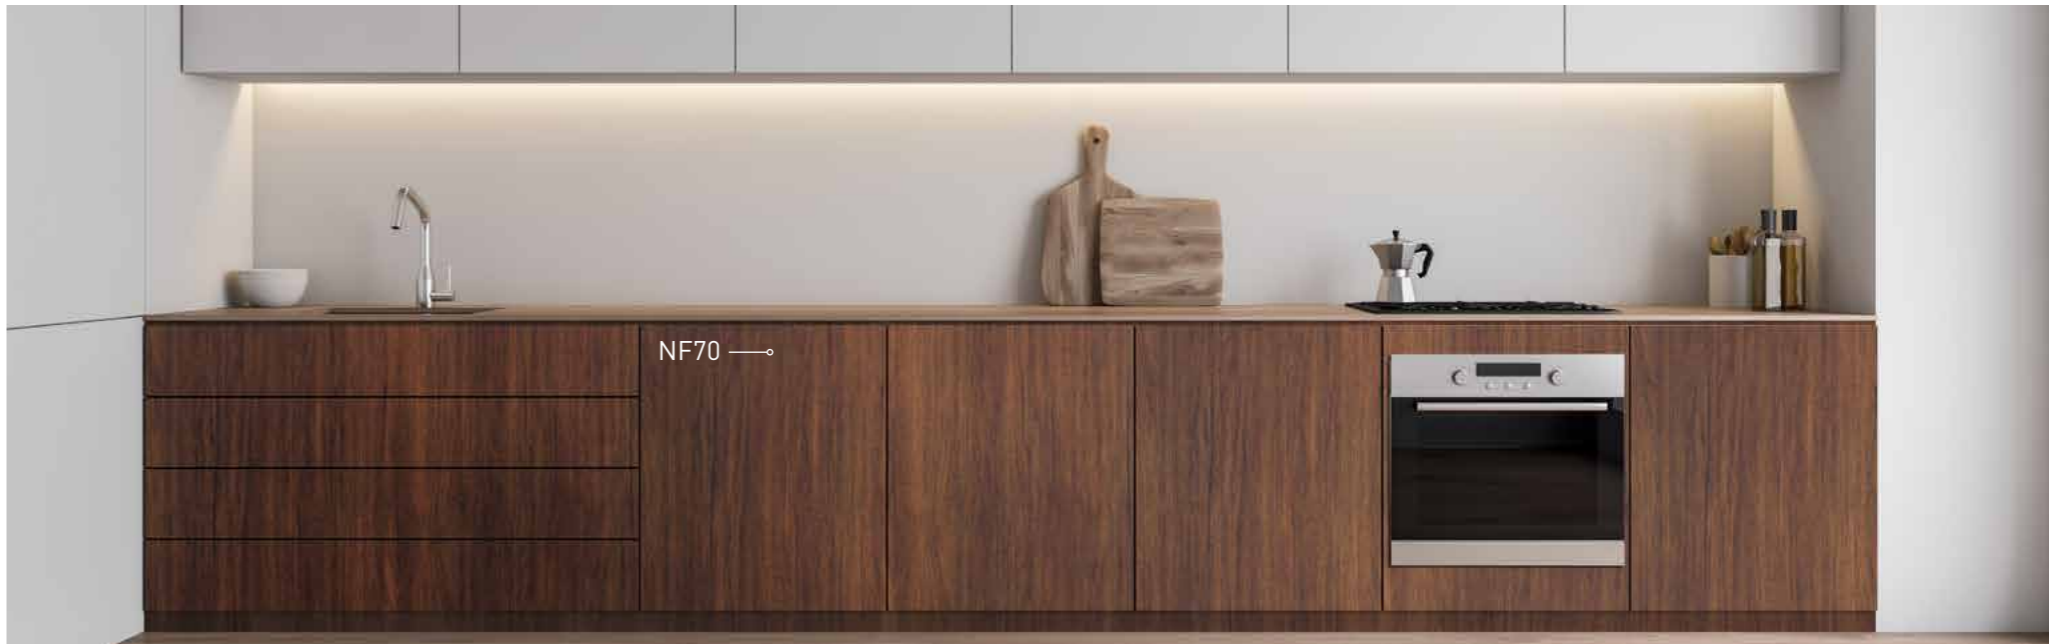

COVER STYL'
SMART INTERIOR DESIGN

New Collection | coverstyl.com

WOOD

MARBLE

SOLID COLOUR

RM29

RM29

08