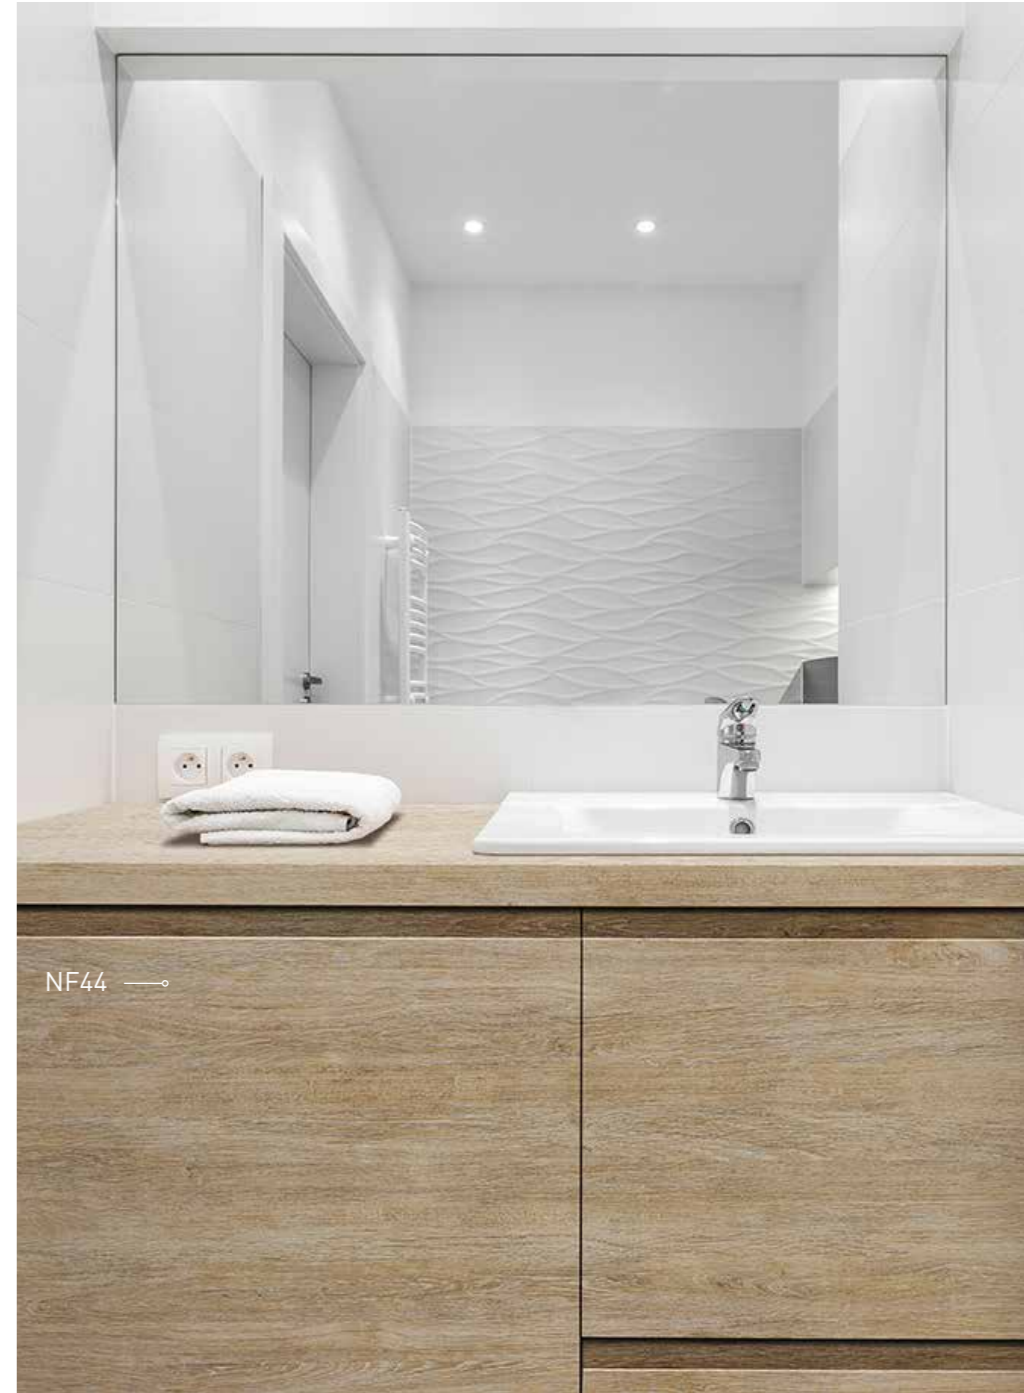

COVER STYL'
SMART INTERIOR DESIGN

New Collection | coverstyl.com

WOOD

MARBLE

SOLID COLOUR

RM29

RM29

08